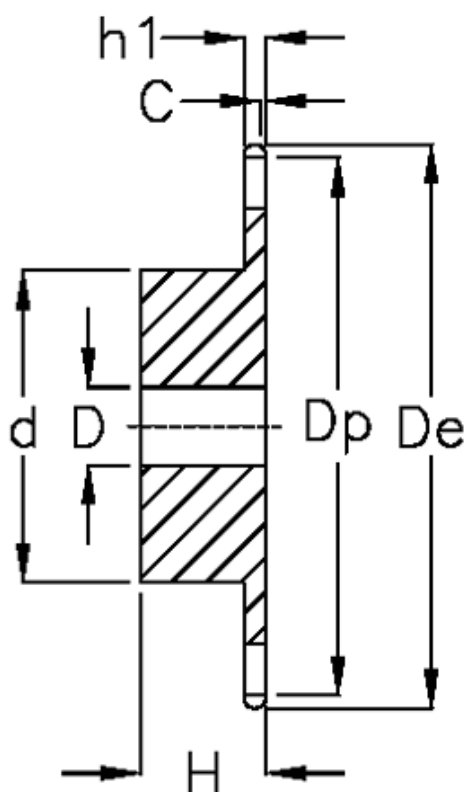

Article number: 616081008019

Description: Sprocket 16 B-1 Z=19 simplex
predrilled, Rustfast

Measures

C = 2.5
d = 100
D = 20±0,5
De = 165.2
Dp = 154.33

For chain size = 1" x 17,02 mm

For chain type = 16 B-1

H = 45

h1 = 16.2

Number of teeth = 19